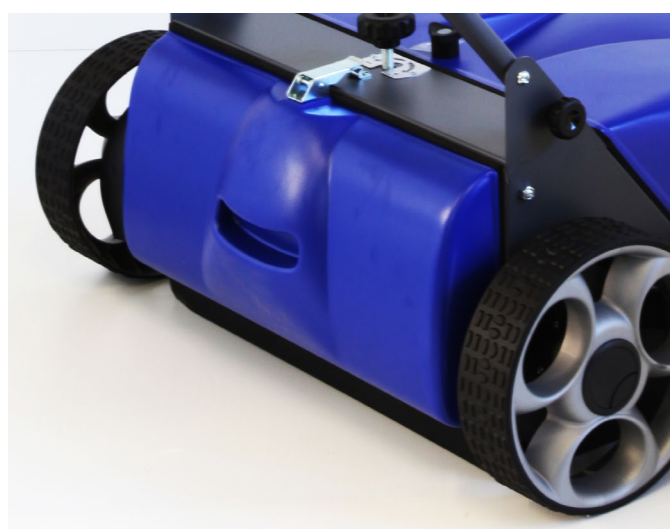

SPARE PARTS, SERVICE and NOTES

✓ The whole production is based in Italy, in our plant in Pesaro.

✉ For spare parts and service: info@bieffeitalia.it

🕒 BIEFFE guarantees the shipping of spare parts, accessories in very short times. Our efficient help line is available for service and assistance.

➔ Visit our website: www.bieffeitalia.it